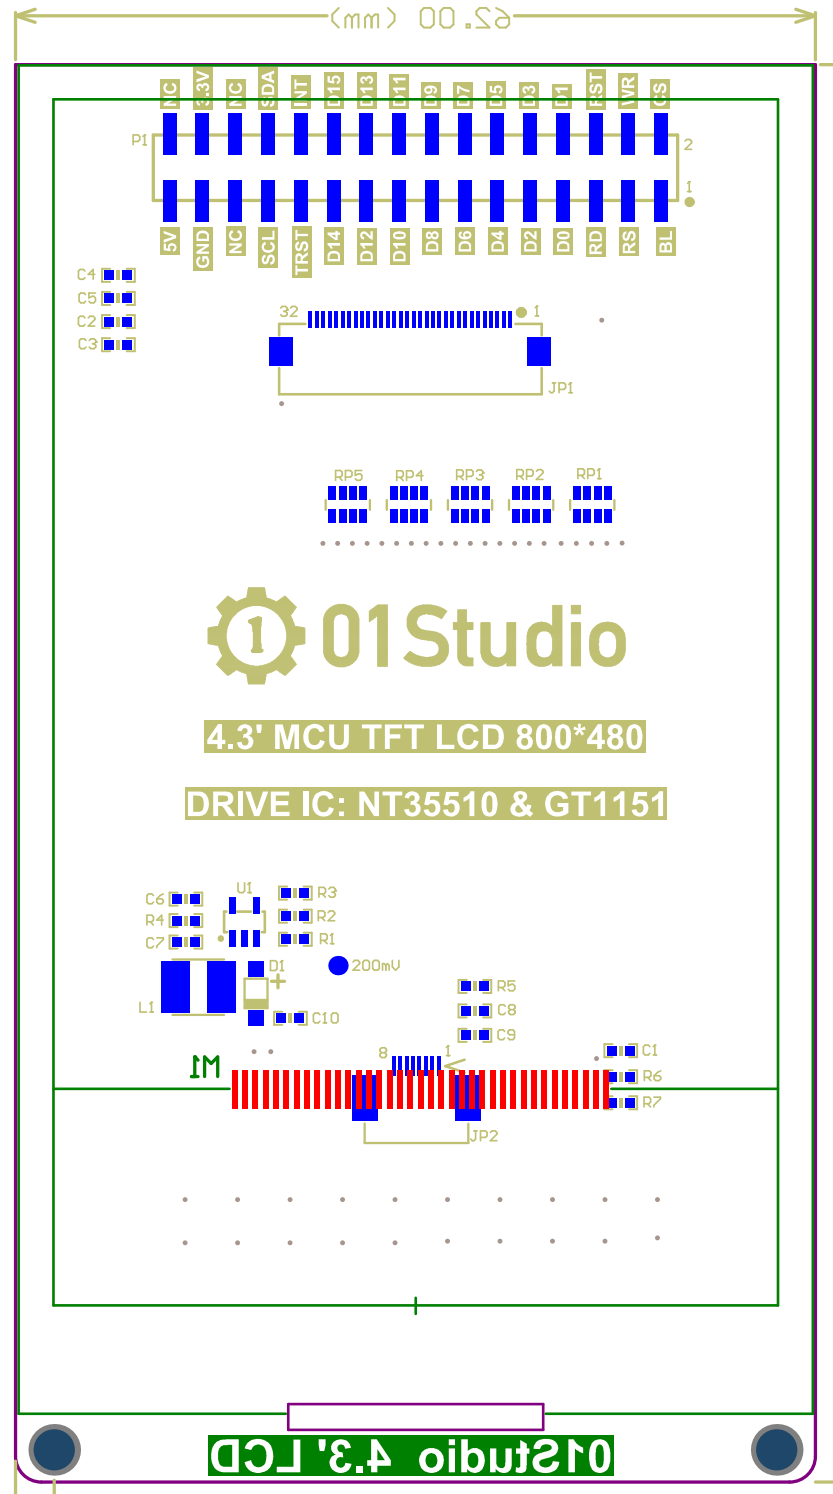

Title			4.3' TFT LCD (Capacitive Touch)		
Size	Number	Revision			
A4	www.01Studio.org	v1.0			
Date:	2020-12-04	Sheet		of	
File:	D:\微云同步\LCD_4.3.SchDoc	Drawn By:			

<mm> 00.22

<mm> 00.11

<mm> 00.2

01 Studio

4.3' MCU TFT LCD 800*480

DRIVE IC: NT35510 & GT1151

01 Studio 4.3' LCD